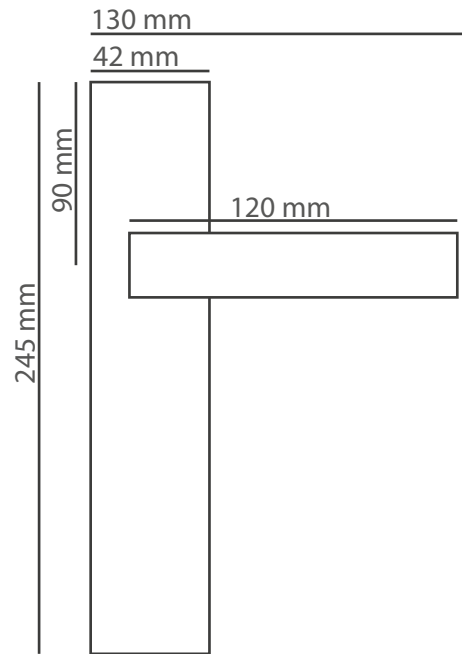

BR02 BADEM

MS 58 BRASS