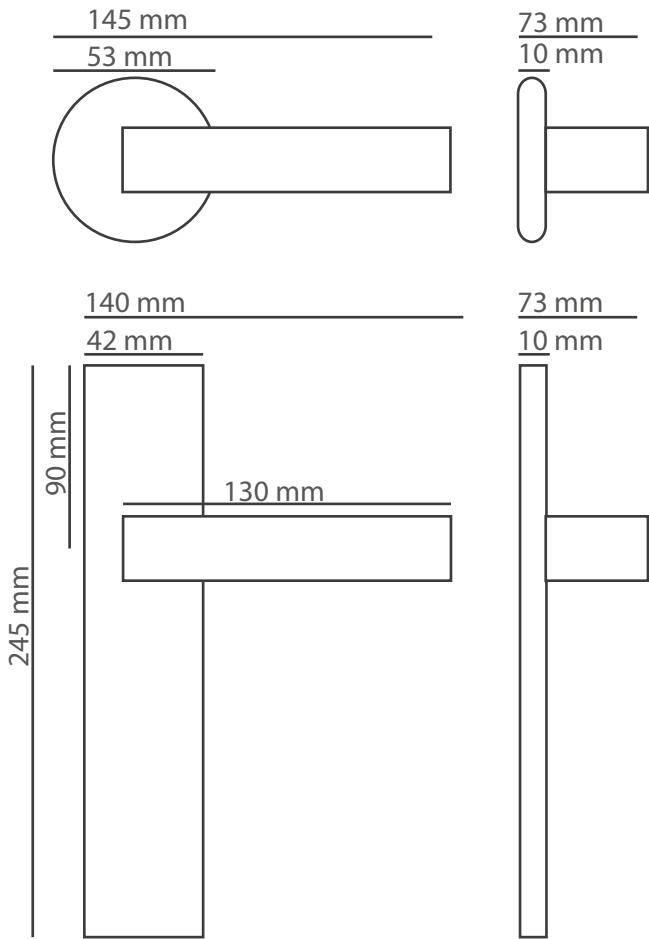

BR43 ATHENA CRYSTAL

MS 58 BRASS AND CRYSTAL