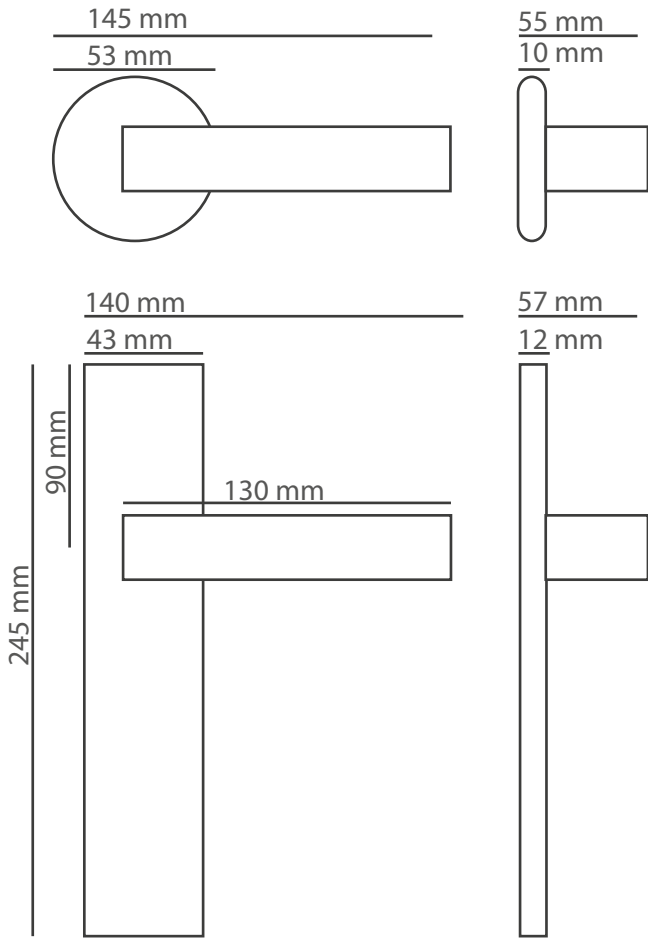

MS 58 BRASS

BR45 ASSOS

MS 58 BRASS