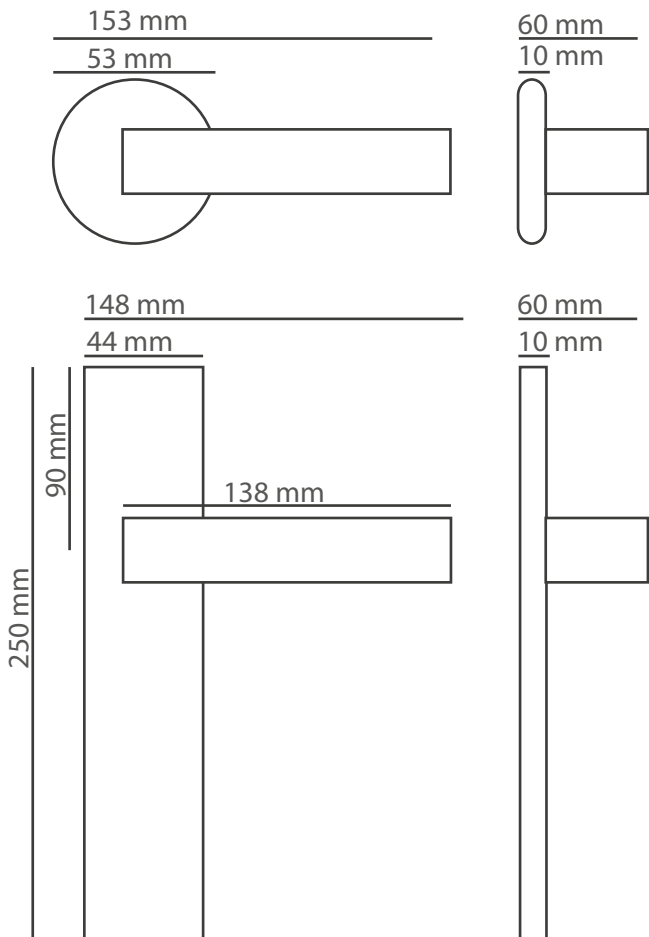

BR30 ISTANBUL CRYSTAL

BR38 ISTANBUL

MS 58 BRASS