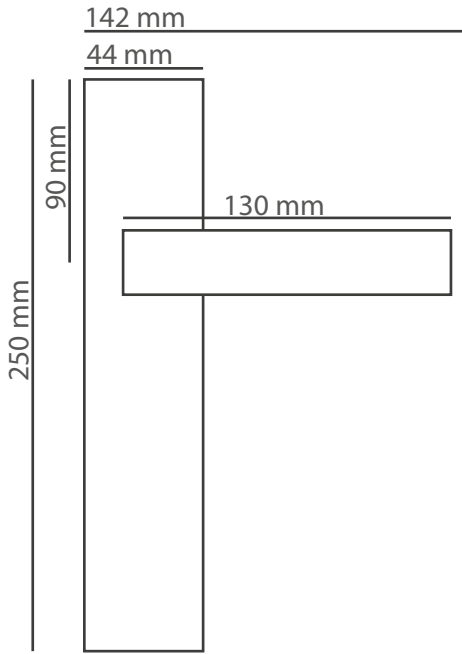

MS 58 BRASS AND CRYSTAL