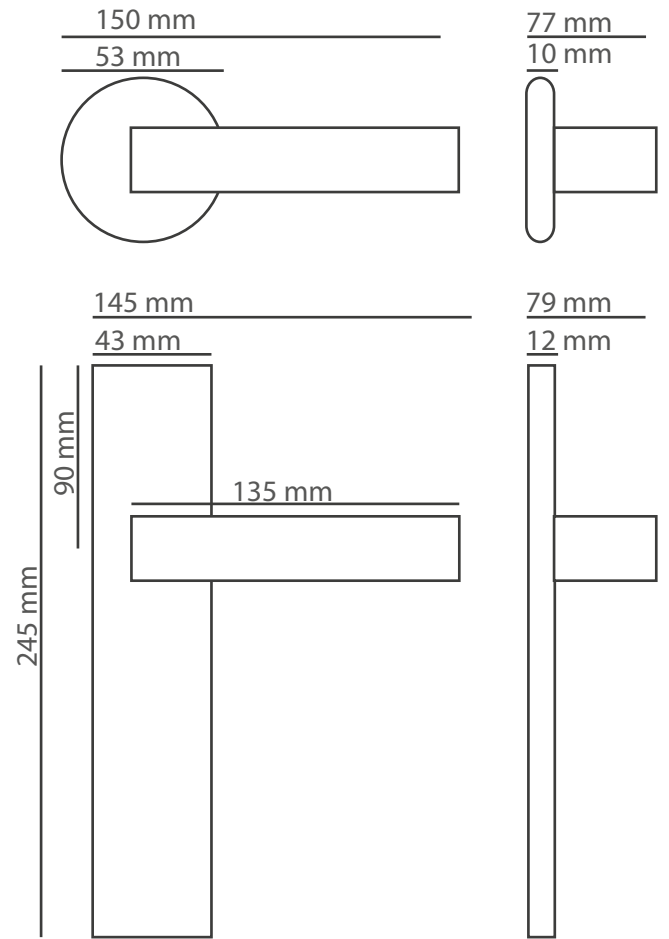

BR44 SOGUT CRYSTAL

MS 58 BRASS AND CRYSTAL