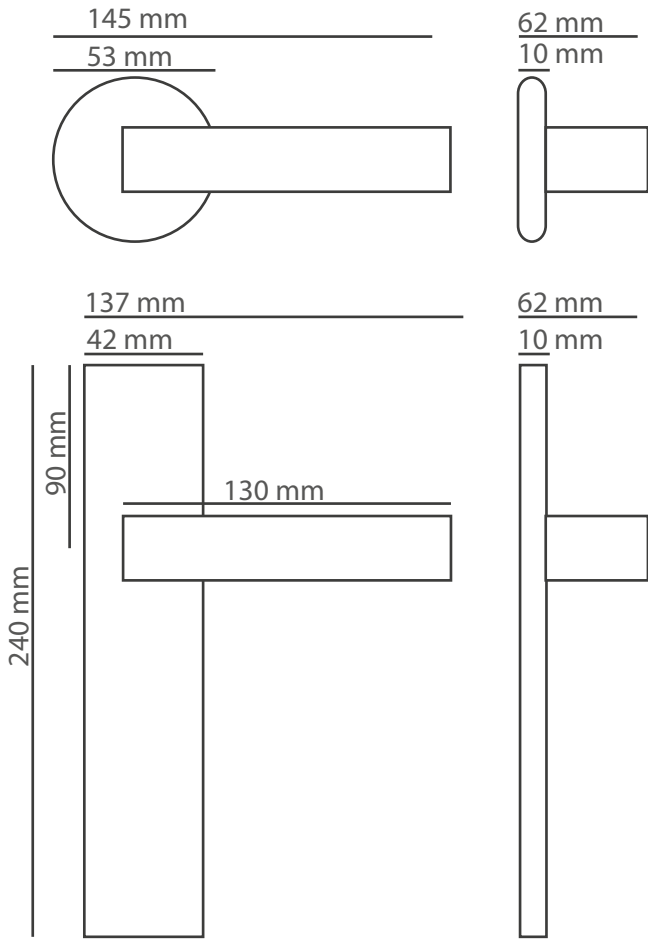

BR29 DORA

BR56 SERAP

MS 58 BRASS