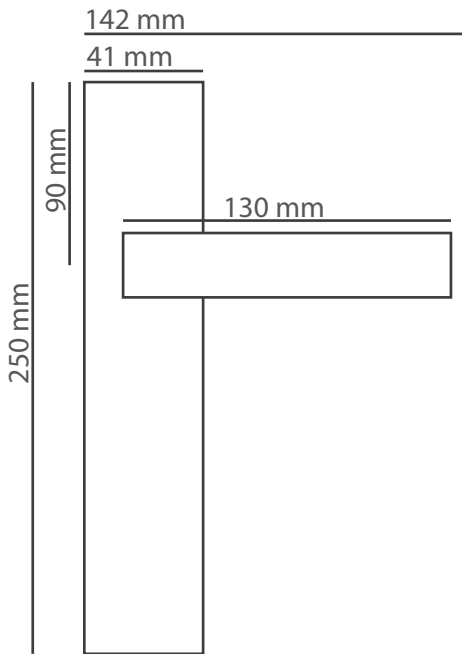

BR55 ISTIRIDYE

MS 58 BRASS