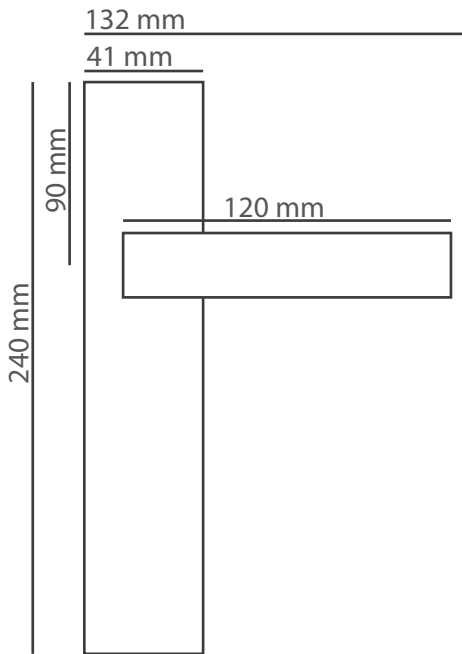

BR45 ASSOS

MS 58 BRASS