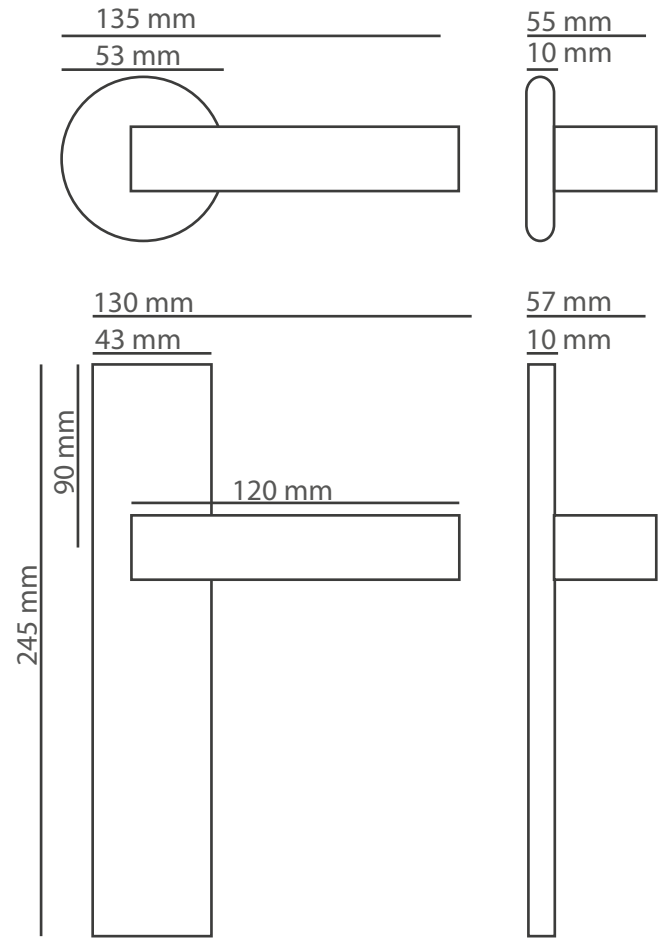

MS 58 BRASS

BR84 ORIENT

MS 58 BRASS