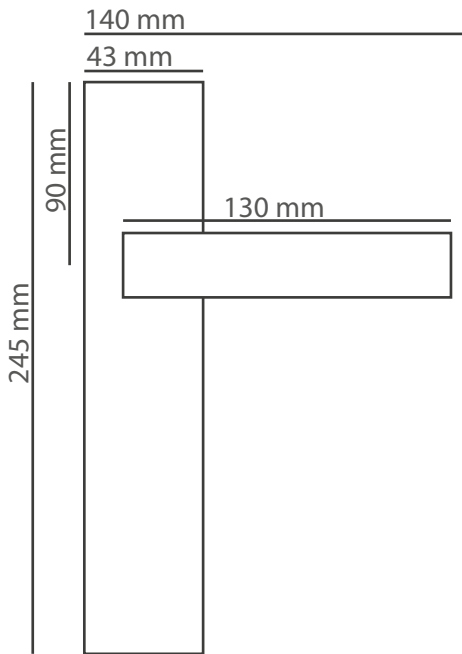

BR82 ZEUS

MS 58 BRASS