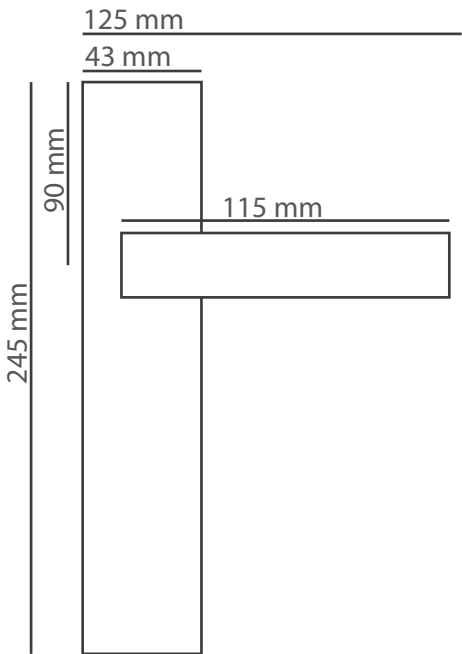

BR26 NILUFER

MS 58 BRASS