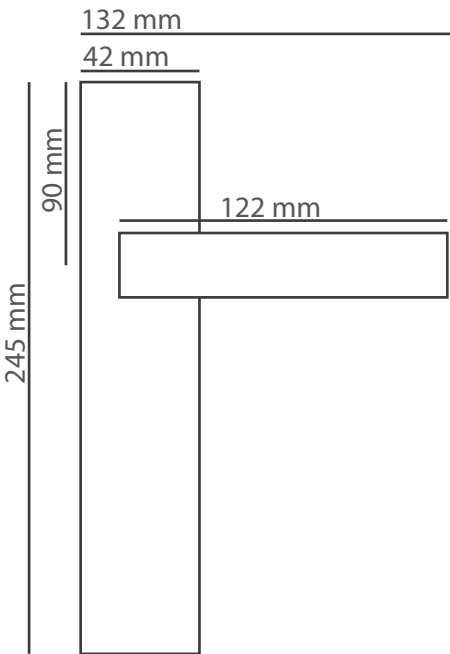

BR37 YAKUT

MS 58 BRASS