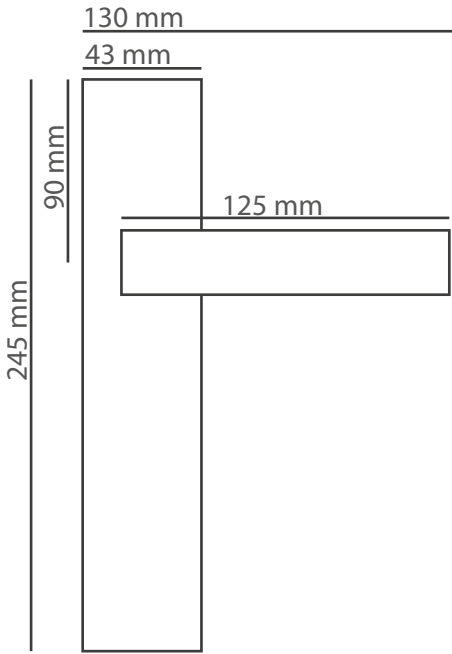

MS 58 BRASS AND PLEXI