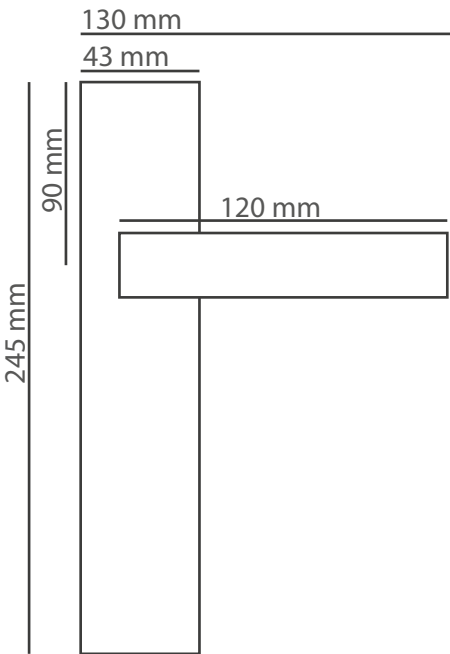

MS 58 BRASS

BR84 ORIENT