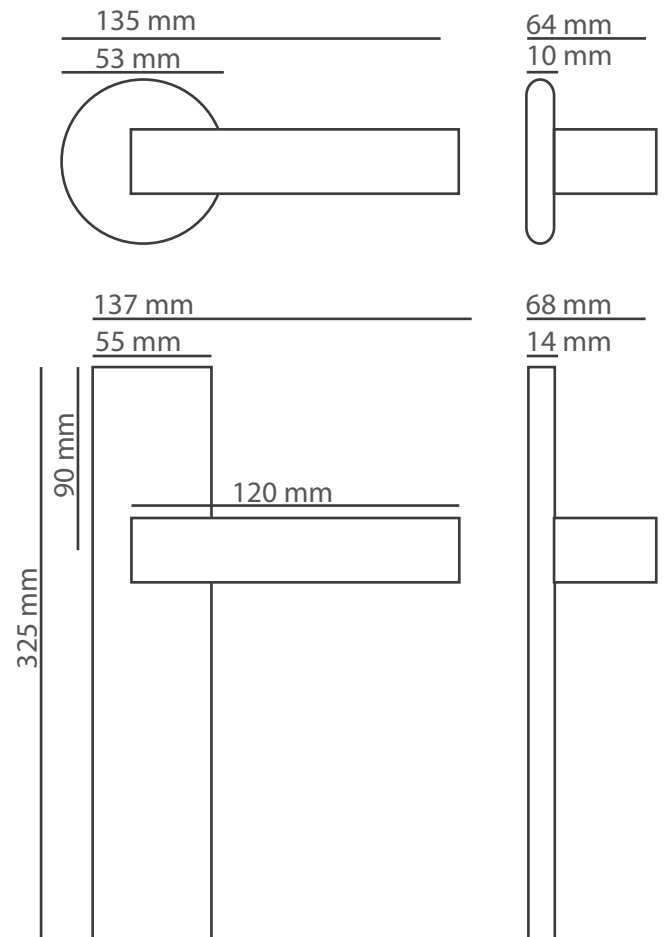

BR95 KALAMIS PLEXI

BR05 SARAH

MS 58 BRASS