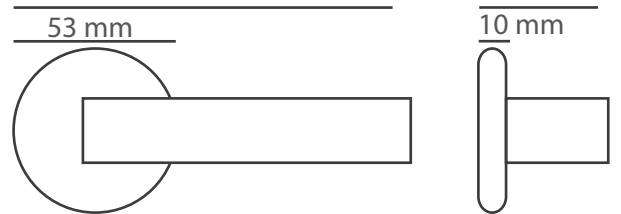

MS 58 BRASS

BR