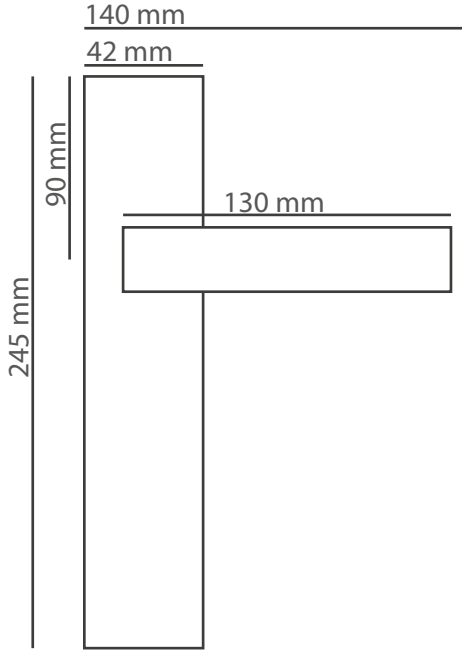

MS 58 BRASS AND WOOD