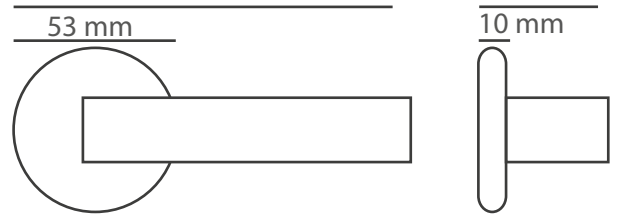

MS 58 BRASS

BR