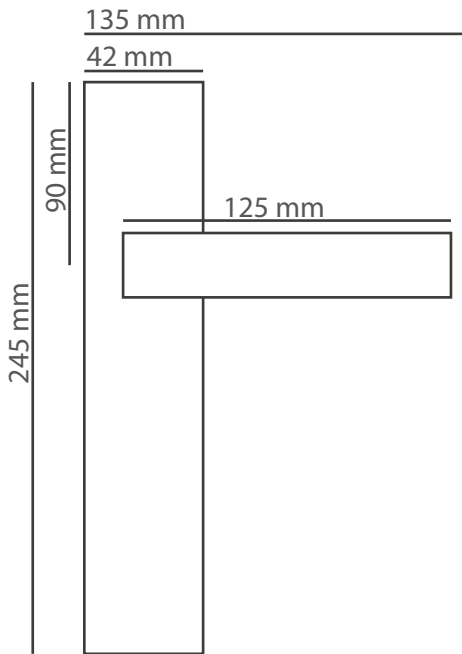

BR09 RUYA

MS 58 BRASS