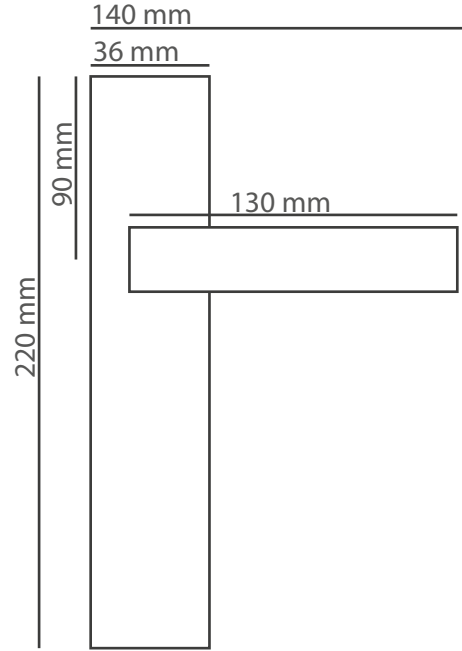

MS 58 BRASS AND WOOD