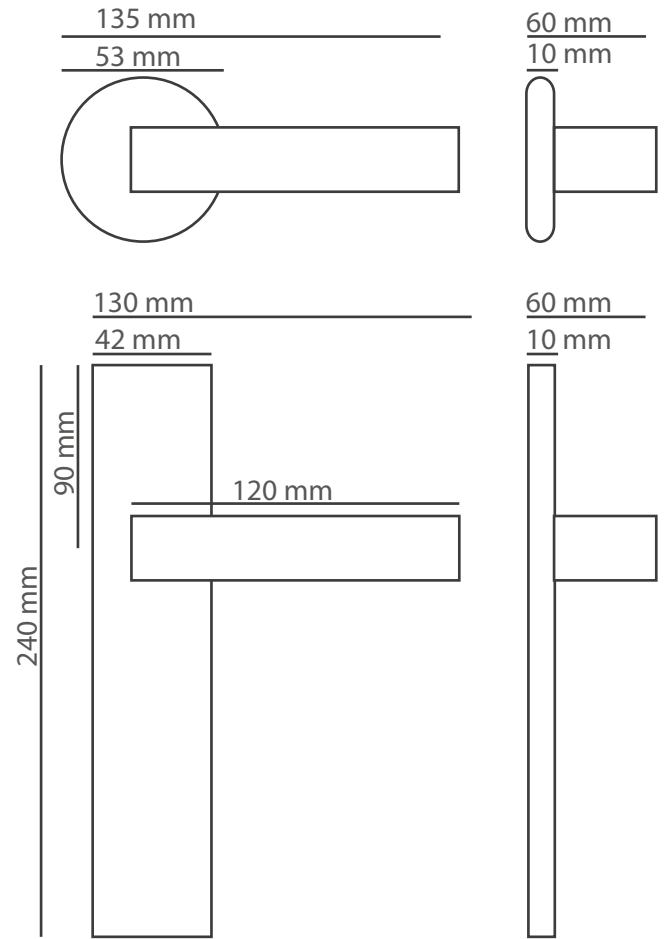

BR28 RETRO

BR58 URGUP

MS 58 BRASS