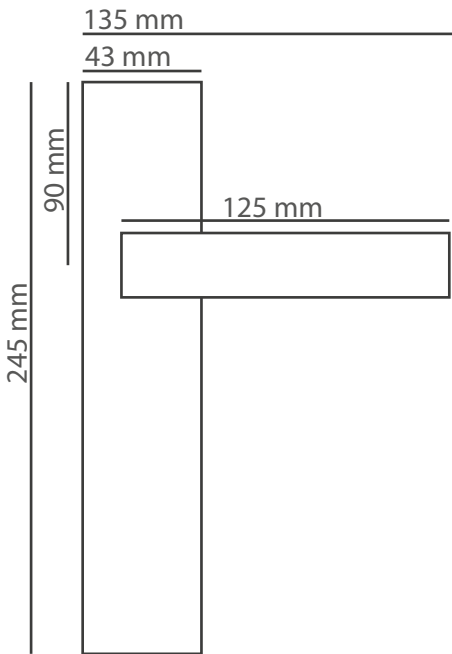

MS 58 BRASS

BR81 TRUVA