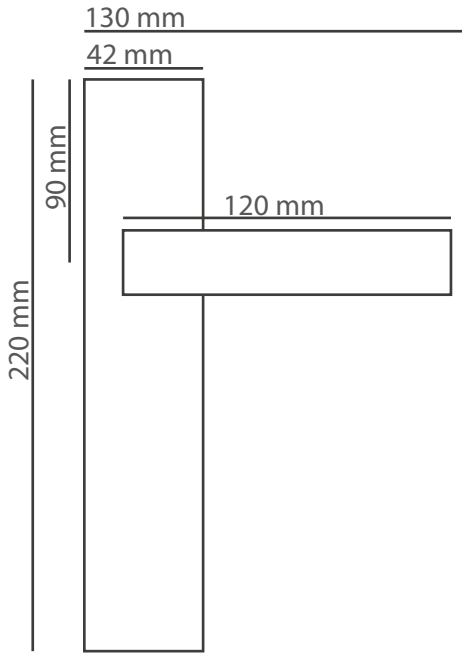

BR36 BODRUM