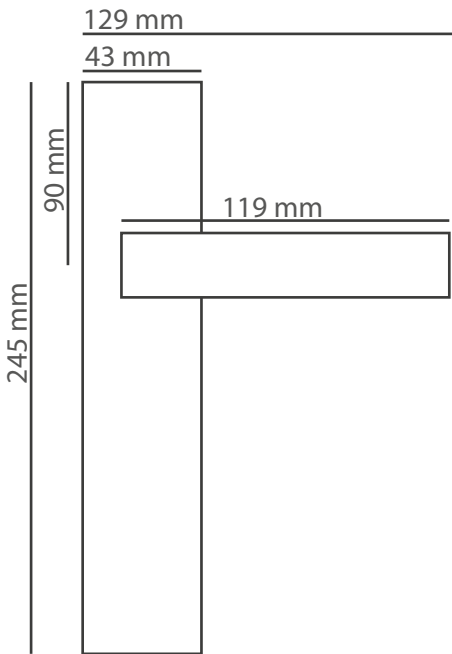

MS 58 BRASS

BR94 ELIZA