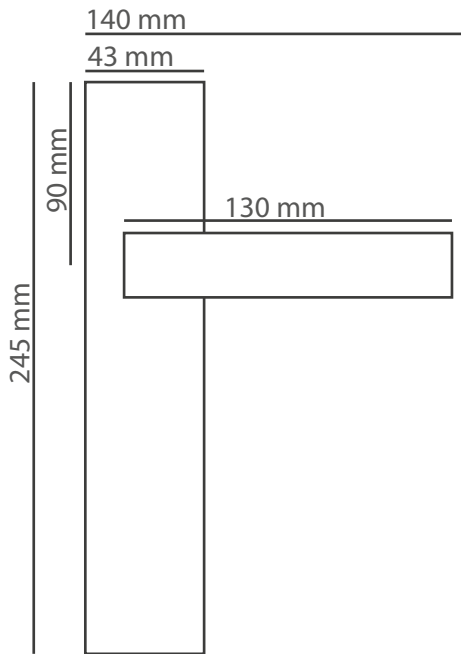

BR08 GUL

MS 58 BRASS