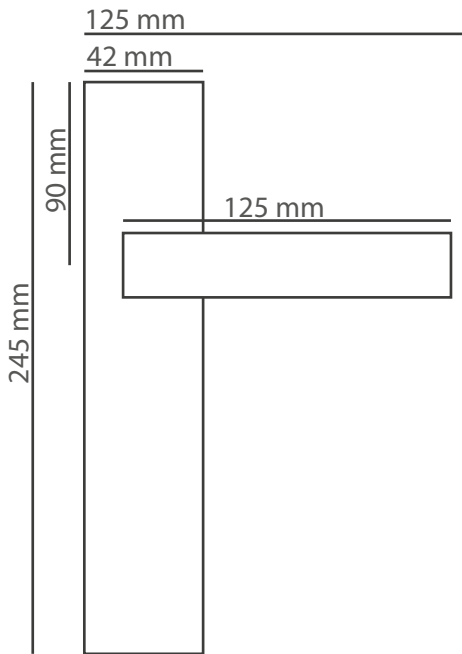

BR57 ZUMRUT

MS 58 BRASS