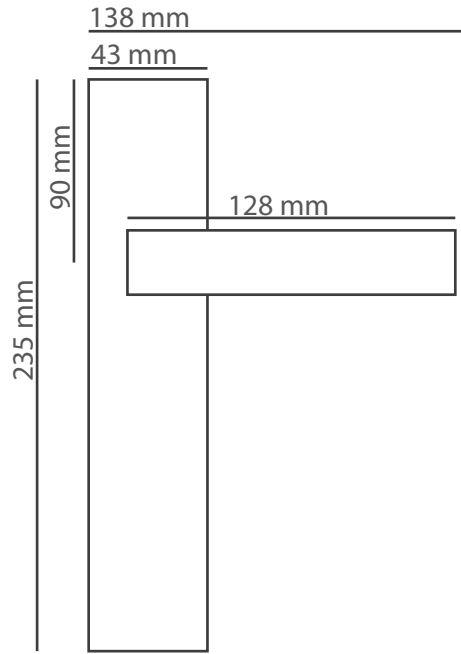

S.STEEL 304