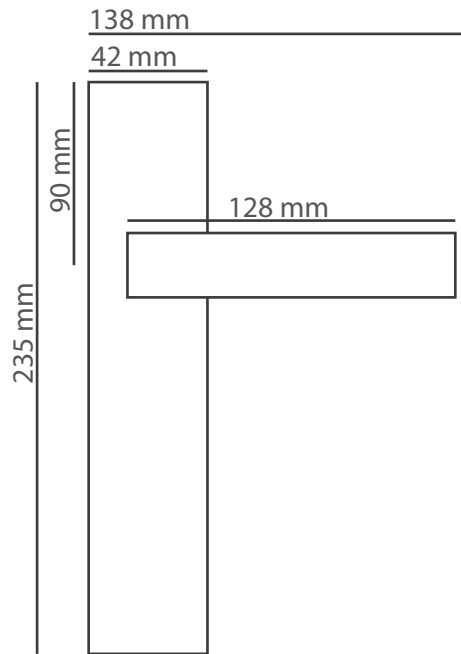

SS13 MILANO