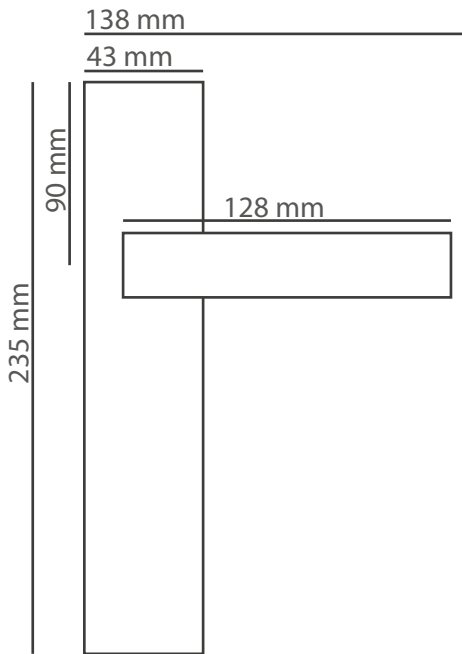

SS16 NAPOLI