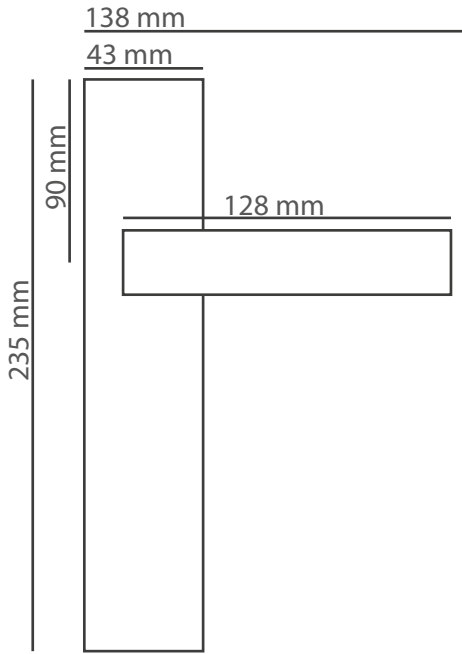

S.STEEL 304