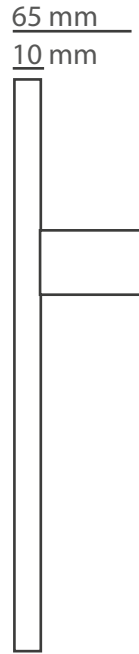

SS15 VERONA

S.STEEL 304