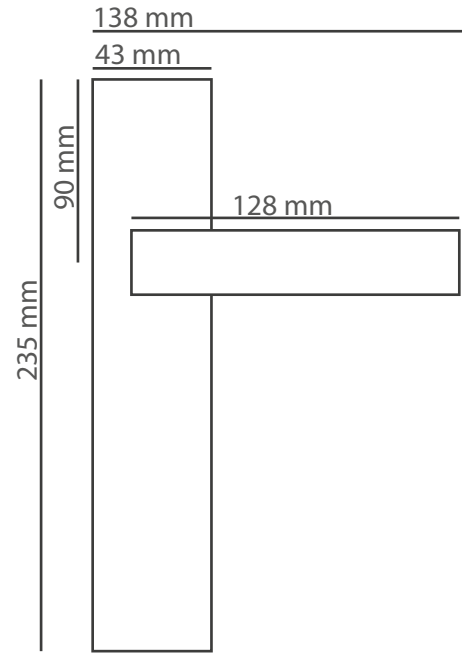

S.STEEL 304