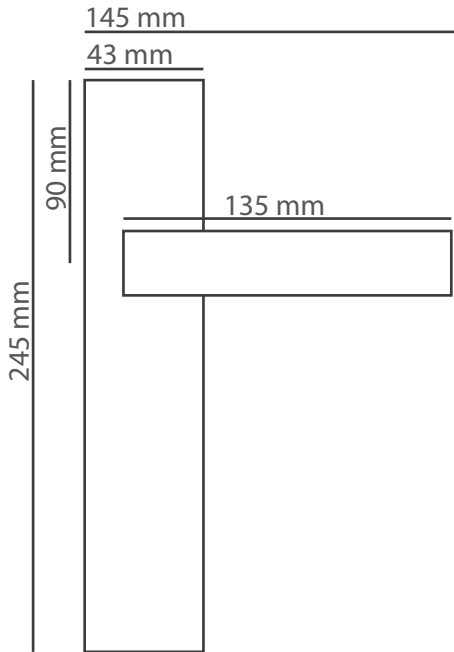

ZN35N DOMINO P.