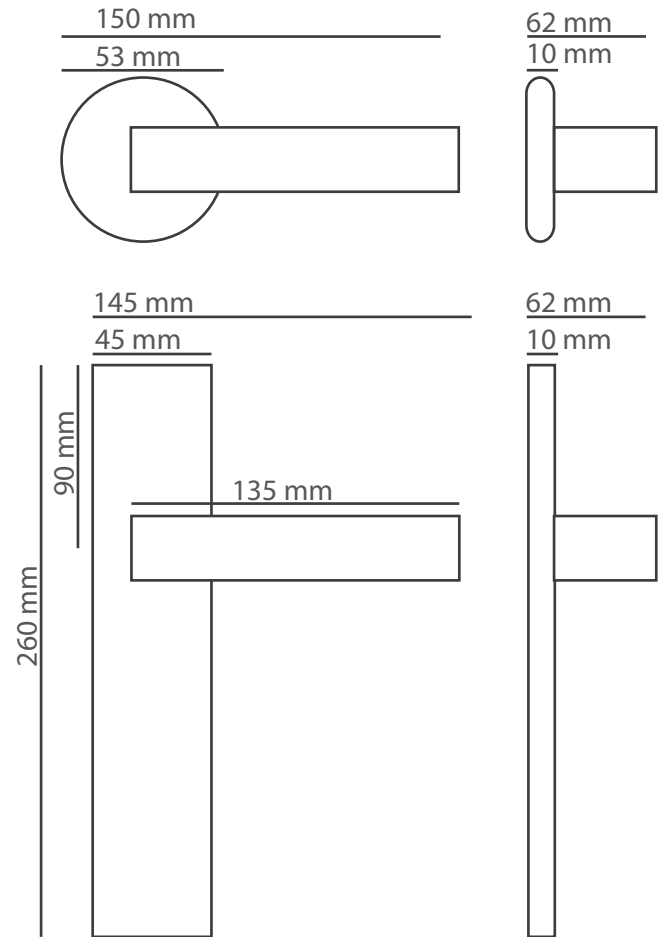

ZN80 DIVA

ZN80 DIVA