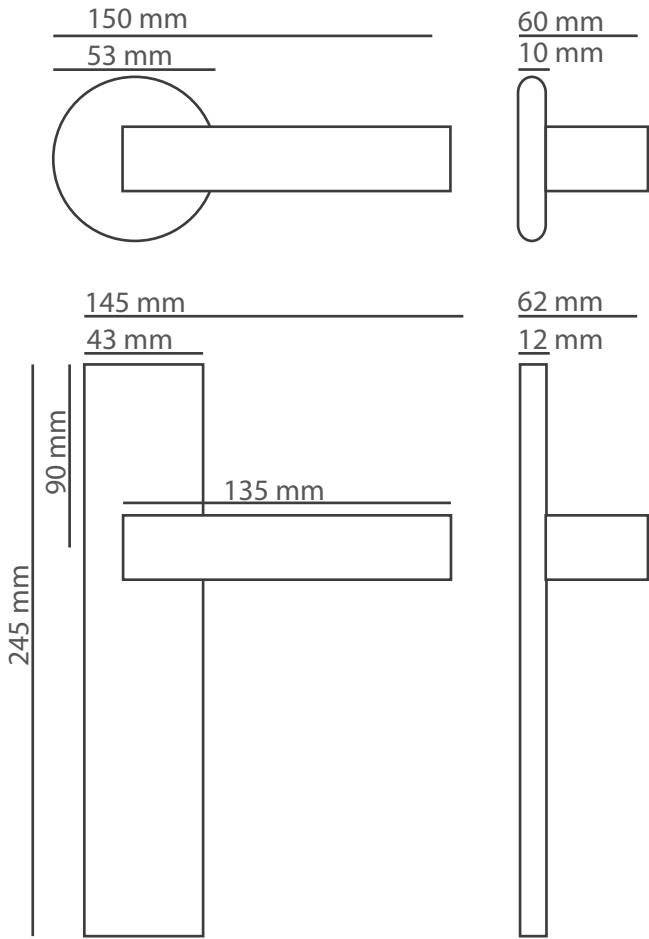

ZN35 DOMINO