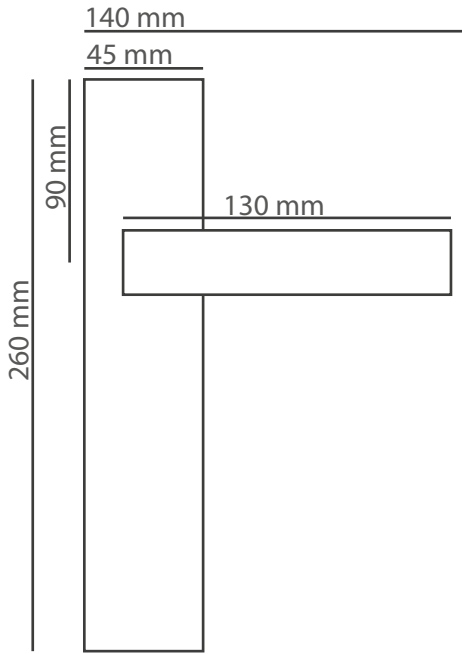

ZN50 FUTURA