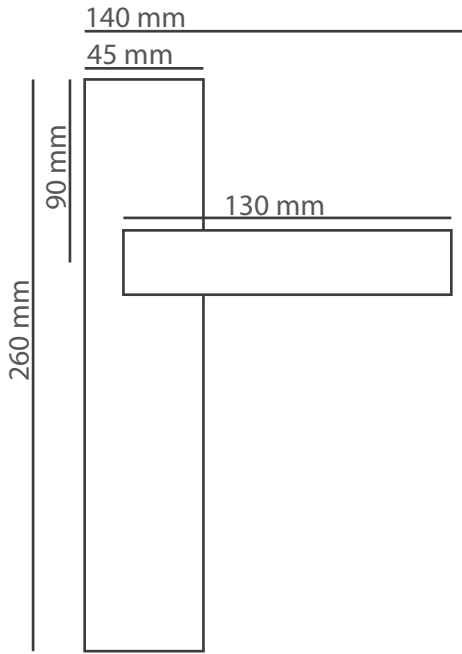

ZN50 FUTURA