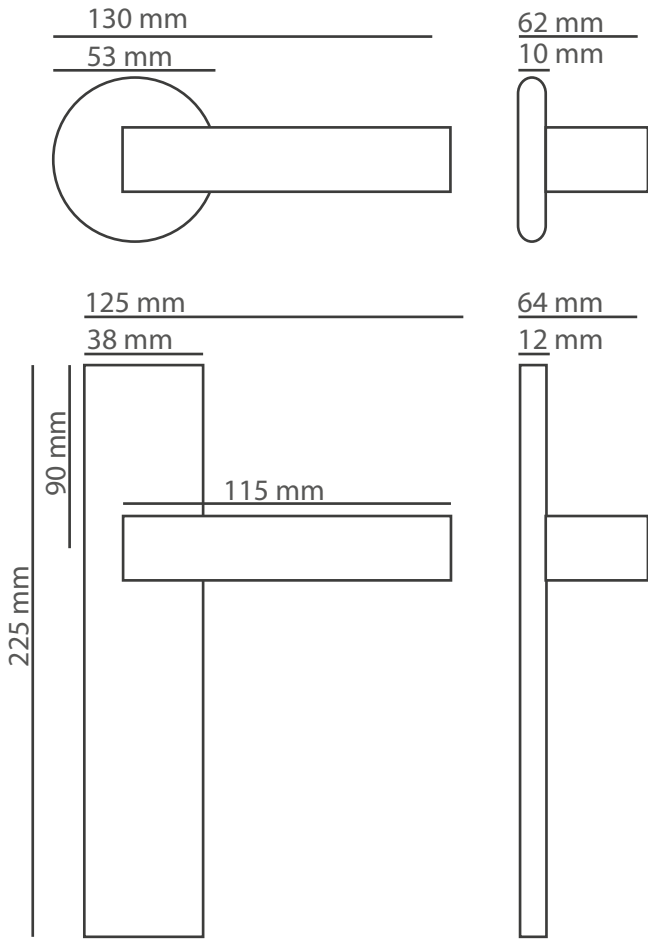

ZN10 KIRLANGIC