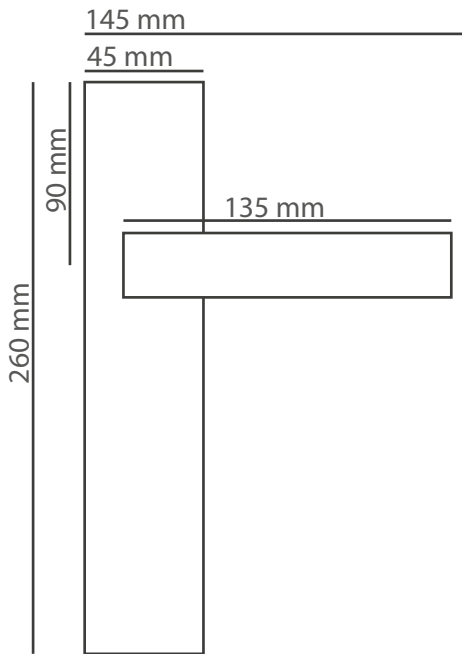

ZAMAK

ZAMAK

ZN93 OLLO

ZAMAK

ZAMAK