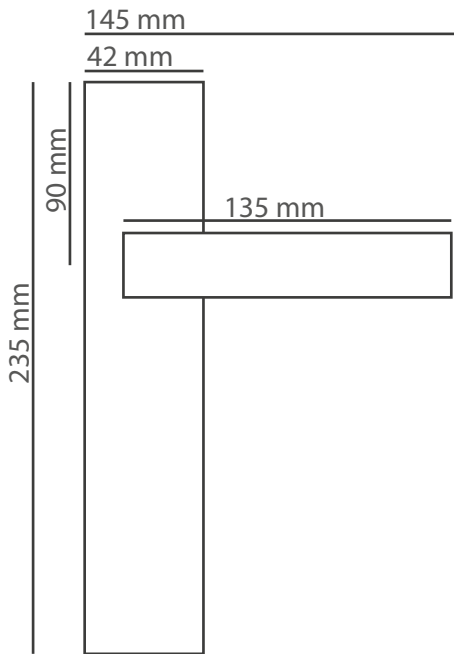

ZAMAK

ZAMAK

ZN88 EXEO

ZAMAK

ZAMAK