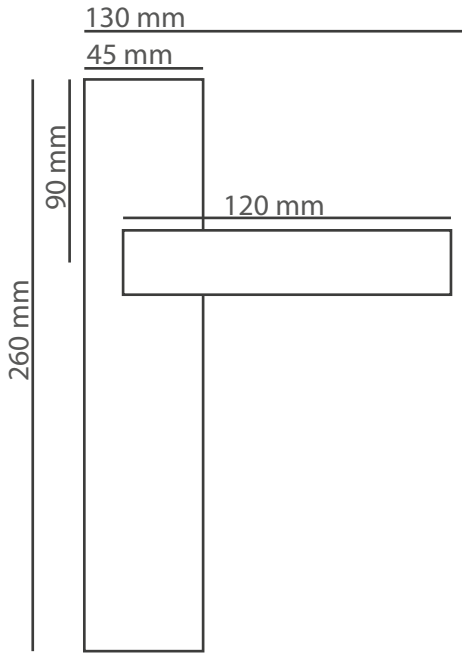

ZN01 LUGO

ZAMAK

ZAMAK

ZAMAK

ZAMAK