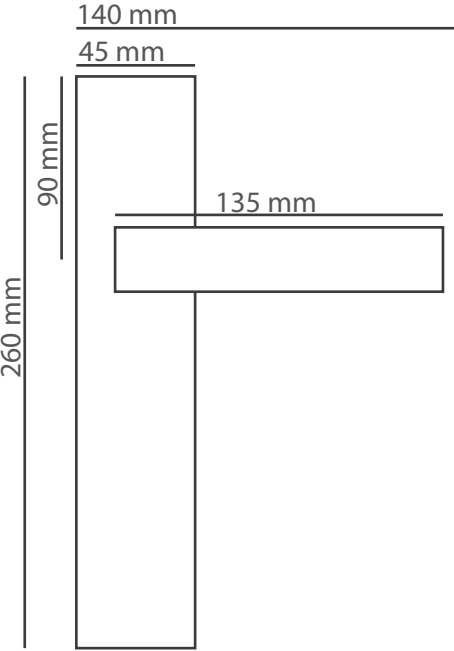

ZN74 HURREM