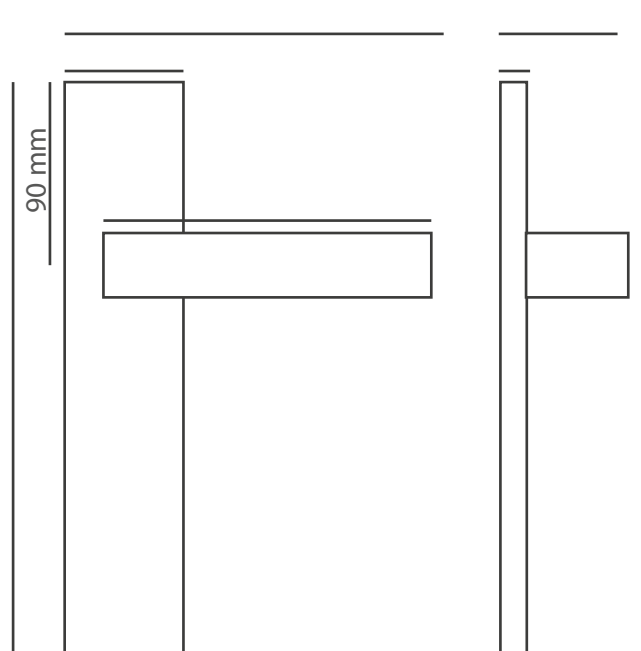

ZN

ZAMAK

ZN

ZAMAK

ZN

ZAMAK

ZN

ZAMAK