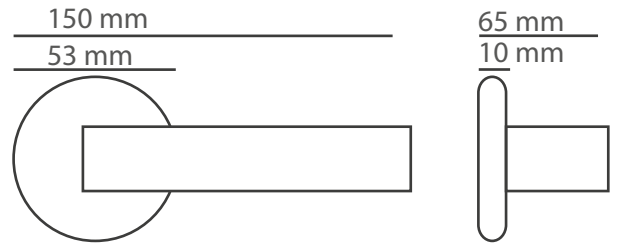

ZN16 NURCAN

ZAMAK

ZN09 STRADA

ZAMAK AND LEATHER

ZN07 MERLIN W.

ZAMAK AND WOOD

ZN80 DIVA

ZAMAK