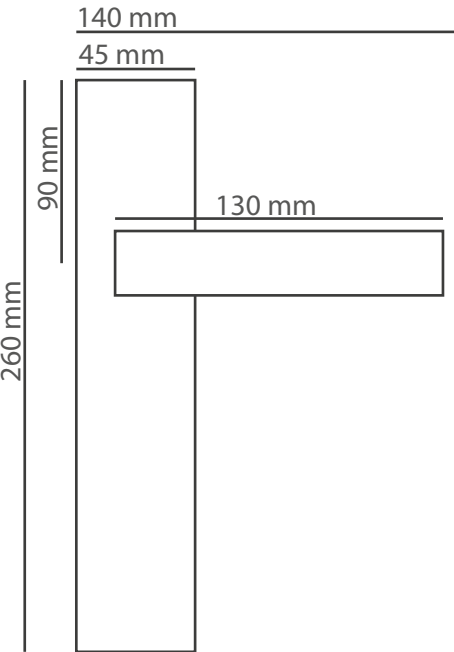

ZN65 SEHZADE