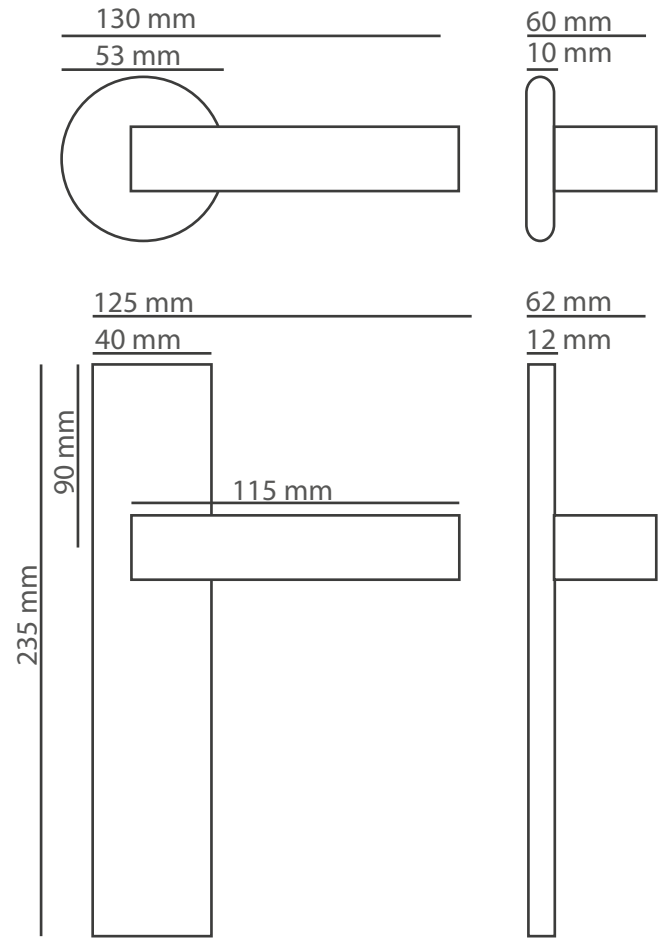

ZAMAK

ZN60 DAMLA

ZAMAK

ZAMAK

ZAMAK