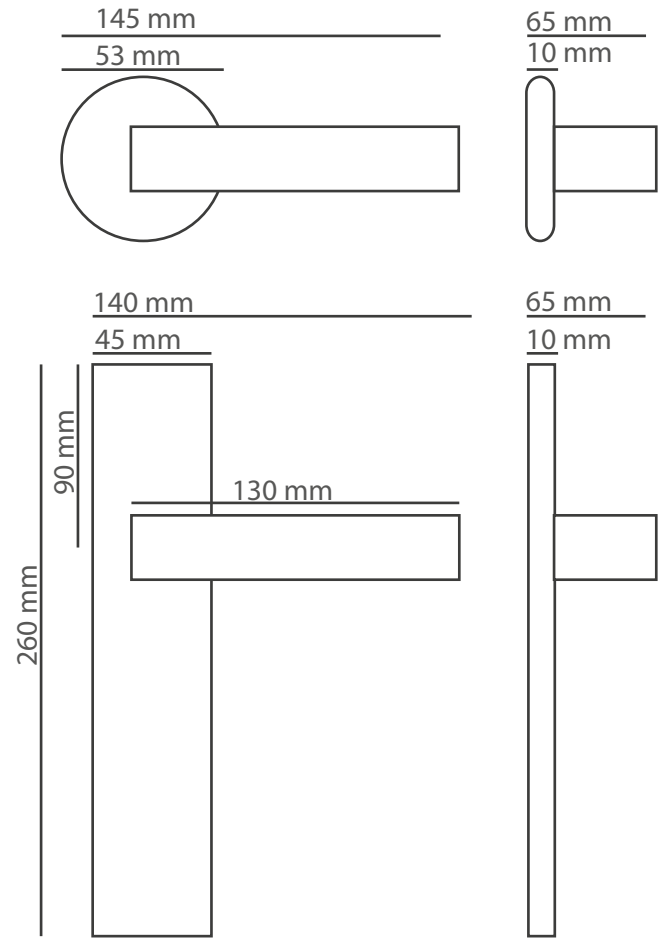

ZAMAK

ZN75 SULUN

ZAMAK

ZAMAK

ZAMAK