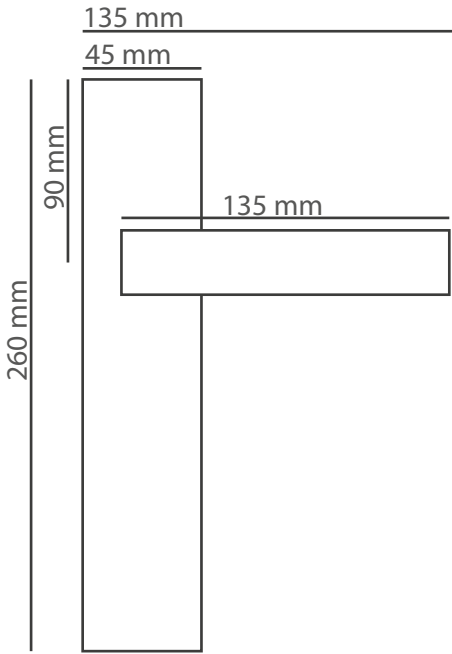

ZAMAK AND CRYSTAL