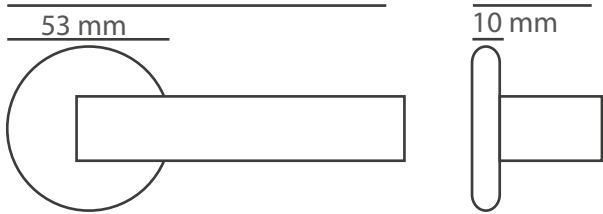

ZN

ZAMAK

ZN

ZAMAK

ZN

ZAMAK

ZN

ZAMAK