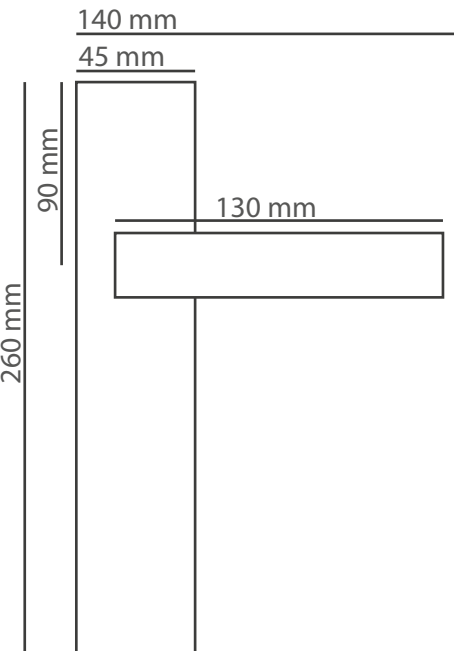

ZN02 MERLIN