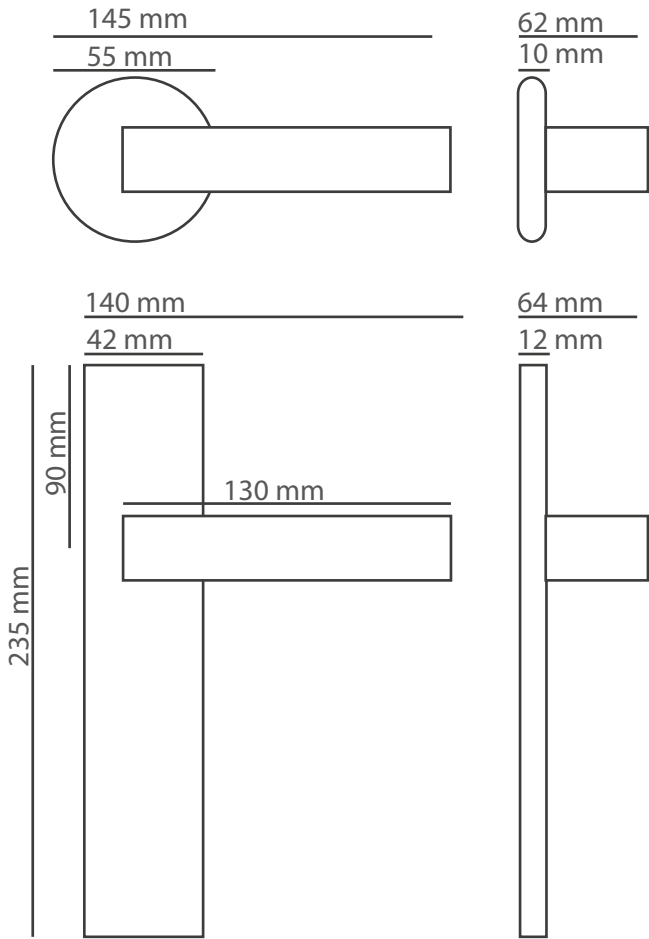

ZN11 ORKIDE