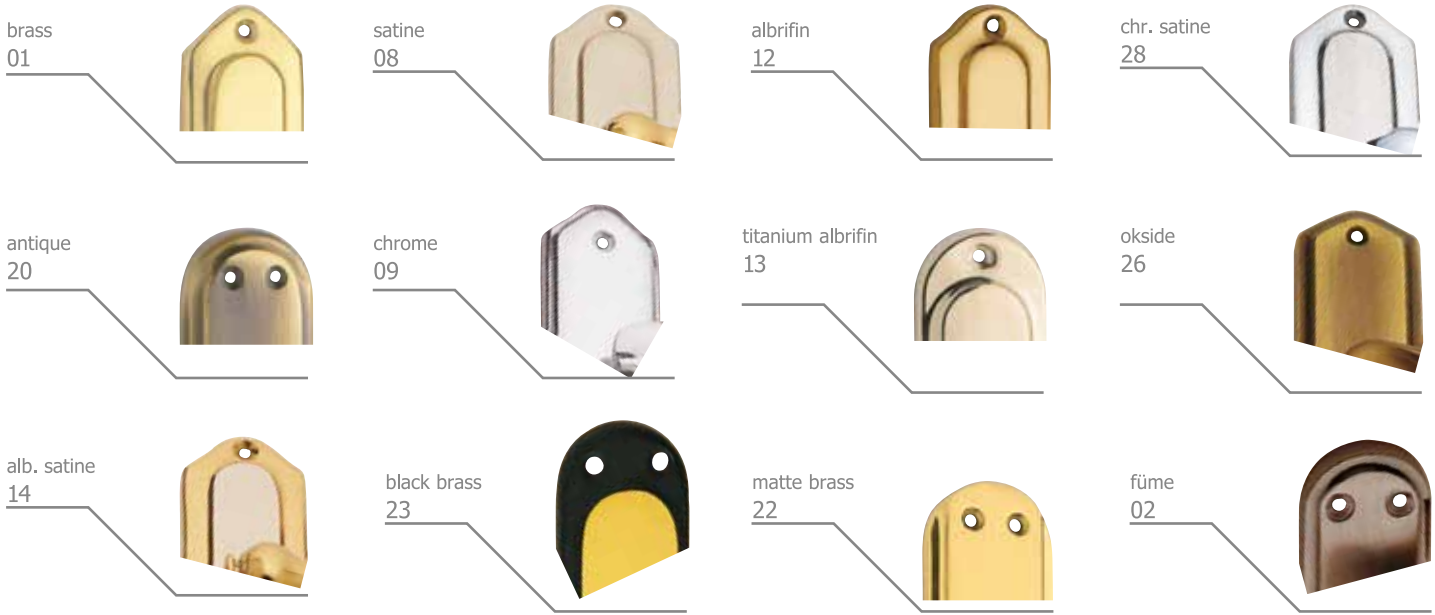

ZN

ZAMAK

ZN

ZAMAK

ZN

ZAMAK

ZN

ZAMAK

COLOURS OF BRASS HINGES

COLOURS OF ALUMINIUM HINGES

Code of hinges  
404.01.10  
404 model  
01c colour  
10 size

Code of door handles  
80 12 01  
80 model  
12 colour  
02 type

501 rozet room 502 rozet cyl. 503 rozet wc