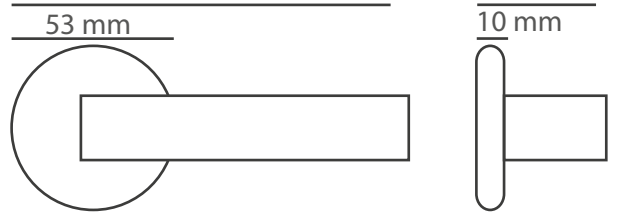

ZN

ZAMAK

ZN

ZAMAK

ZN

ZAMAK

ZN

ZAMAK