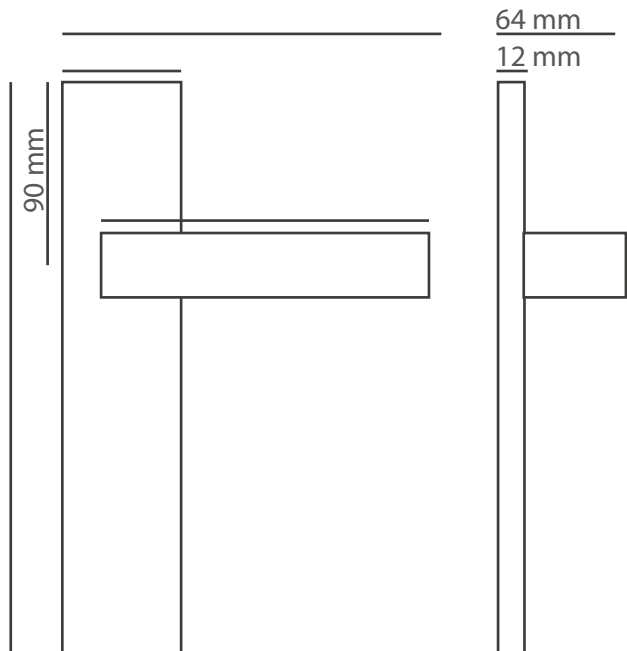

ZN

ZAMAK

ZN

ZAMAK

ZN

ZAMAK

ZN

ZAMAK