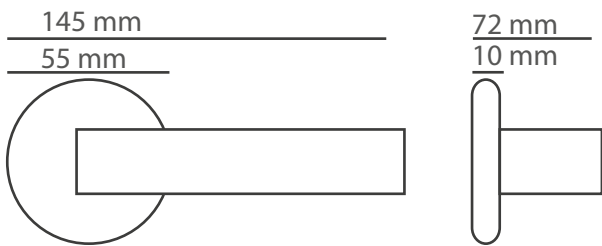

ZN82 HELEN

ZN07 MERLIN W.