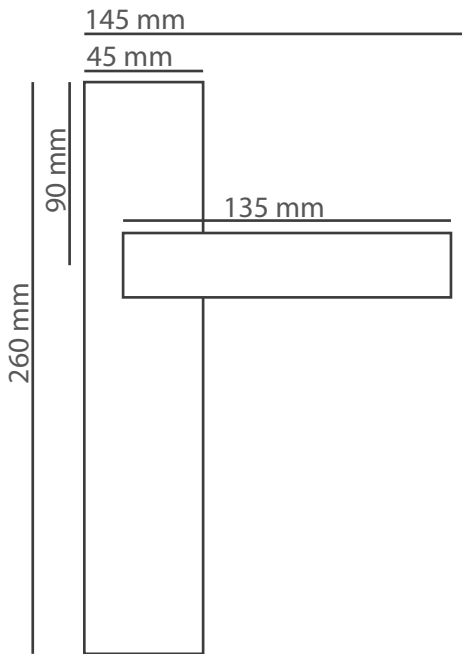

ZAMAK

ZAMAK

ZN93 OLLO

ZAMAK

ZAMAK