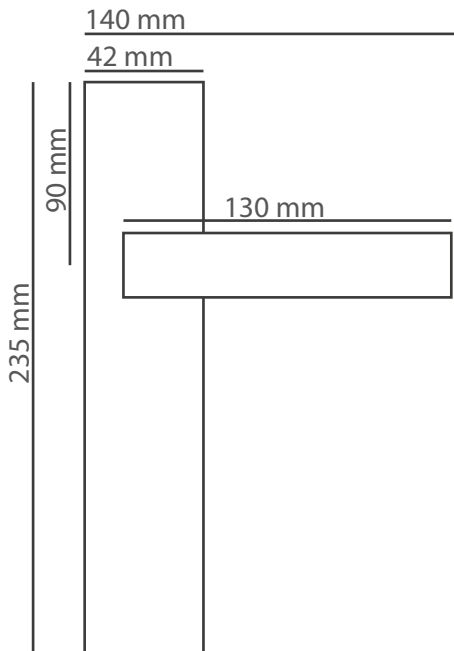

ZAMAK

ZAMAK

ZAMAK

ZN05 IREM

ZAMAK