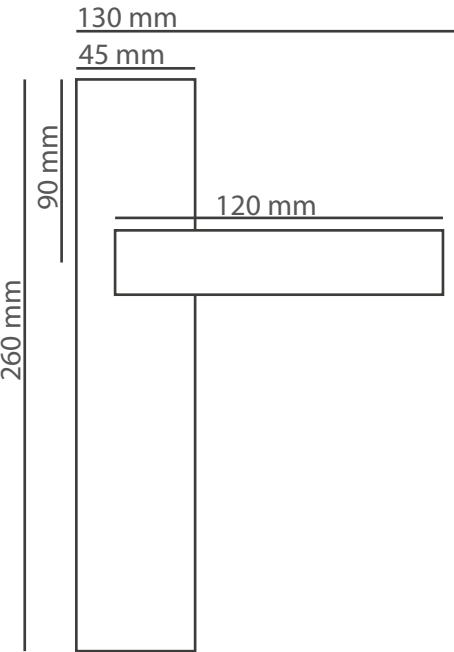

ZN63 MILA

ZAMAK

ZAMAK

ZAMAK

ZAMAK