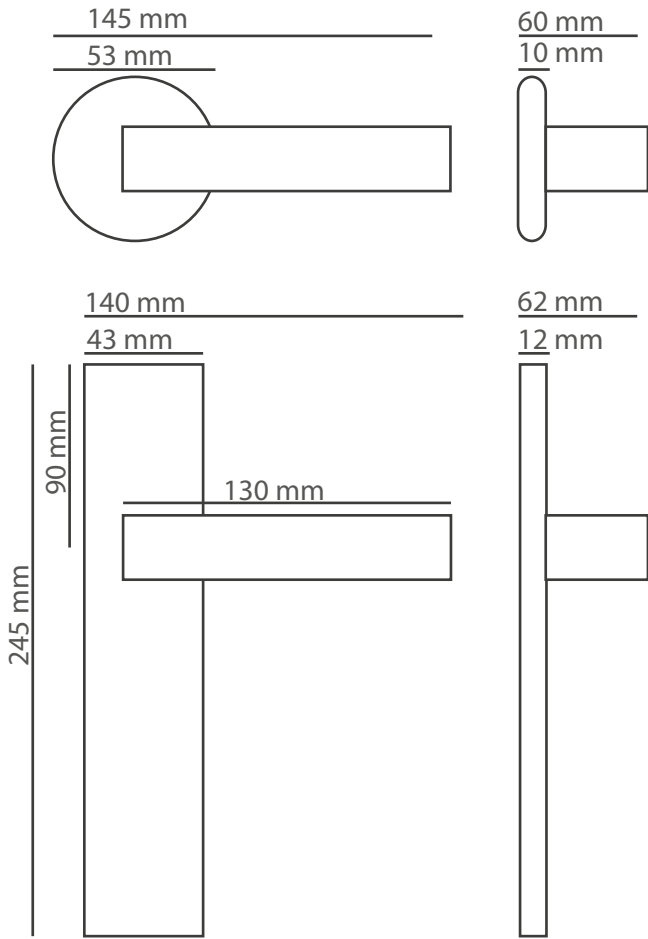

ZN16 NURCAN

ZAMAK

ZN09 STRADA