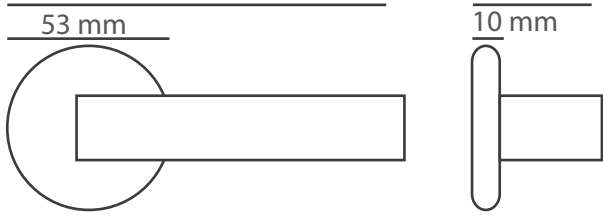

ZN

ZAMAK

ZN

ZAMAK

ZN

ZAMAK

ZN

ZAMAK