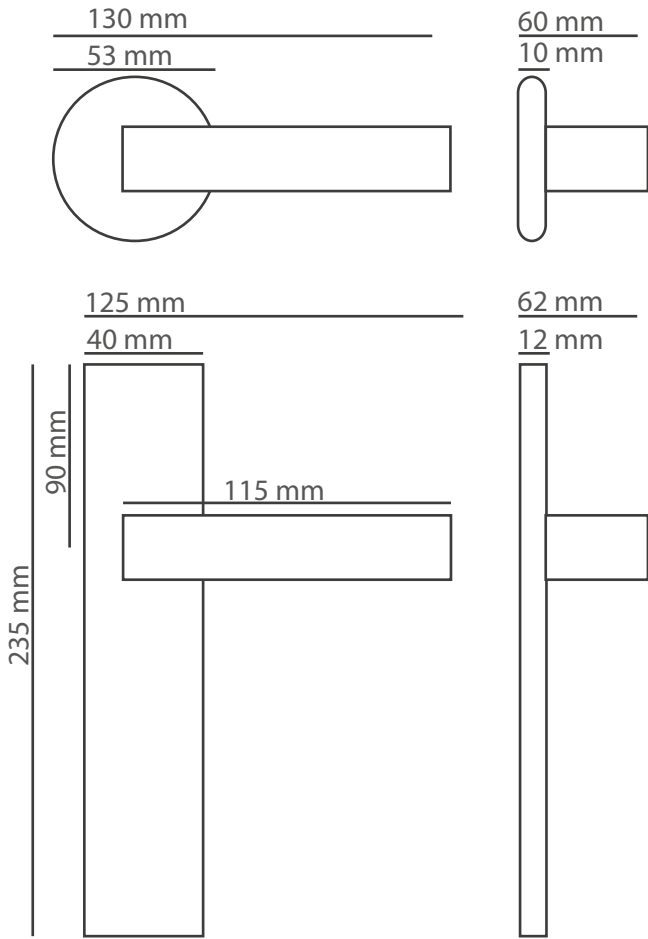

ZN86 GANNA

ZAMAK

ZAMAK

ZAMAK

ZAMAK