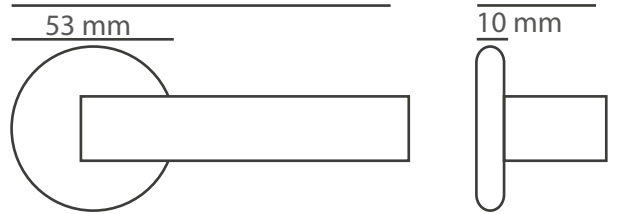

ZN

ZAMAK

ZN

ZAMAK

ZN

ZAMAK

ZN

ZAMAK