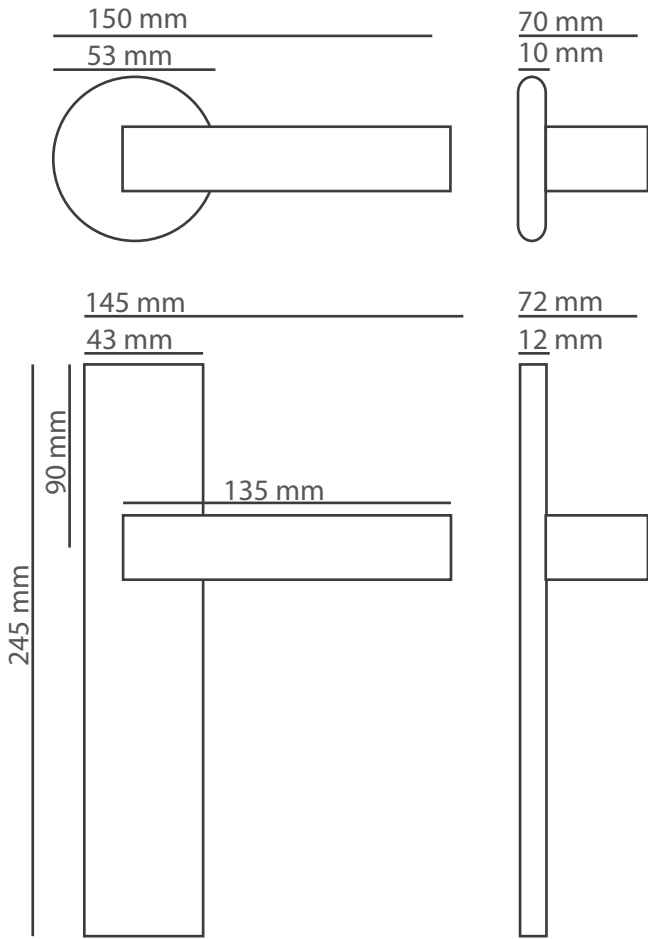

ZAMAK

ZN40 KEMER

BRASS PLATE ZAMAK HANDLE