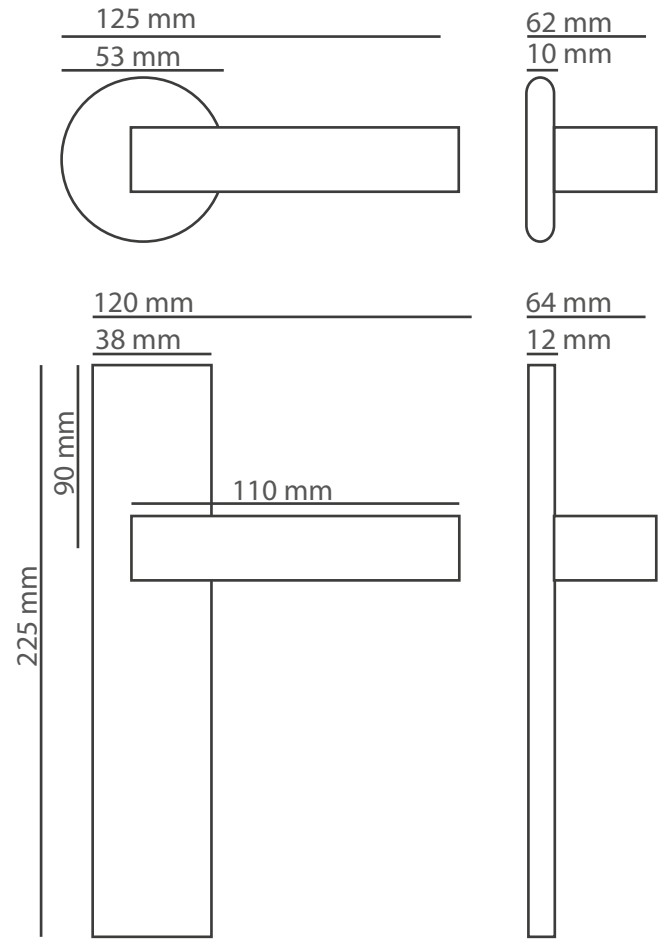

ZAMAK

ZAMAK

ZAMAK

ZN14 KUMRU

ZAMAK