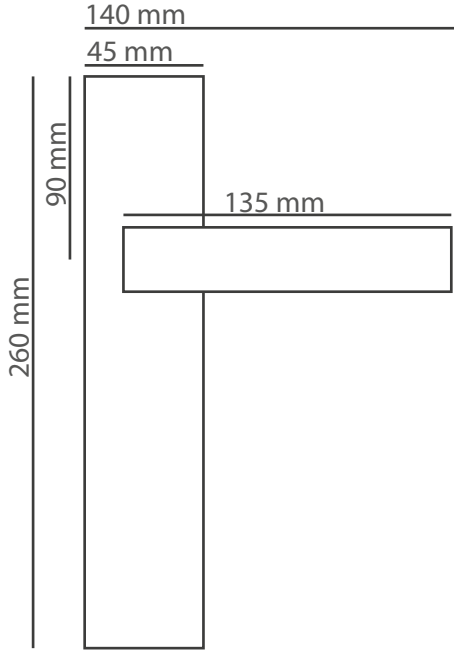

ZAMAK

ZN73 ALYA

ZAMAK

ZAMAK

ZAMAK AND S.S 304