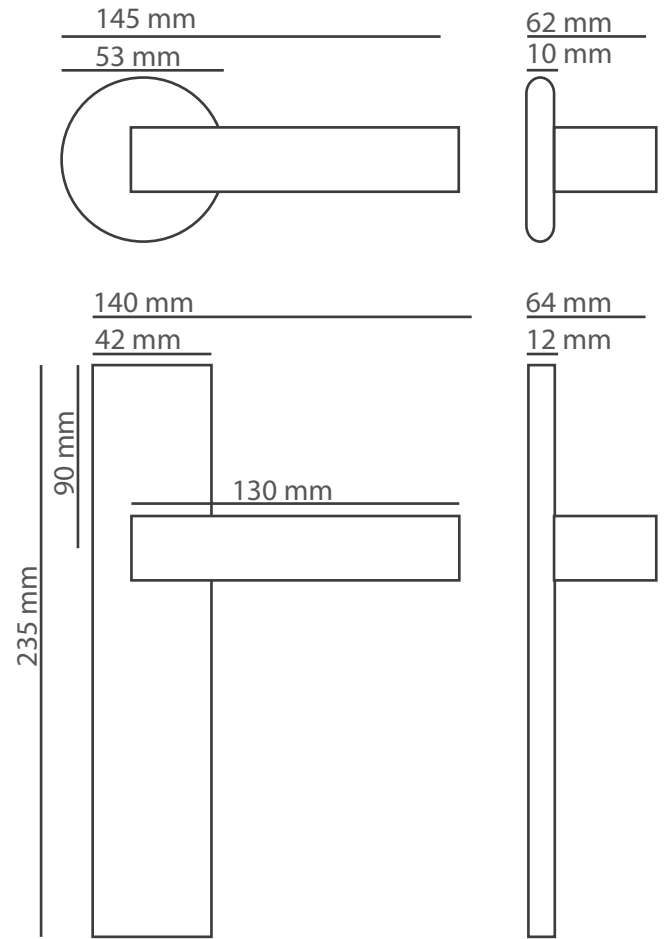

ZAMAK

ZAMAK

ZAMAK

ZN04 DIDEM

ZAMAK