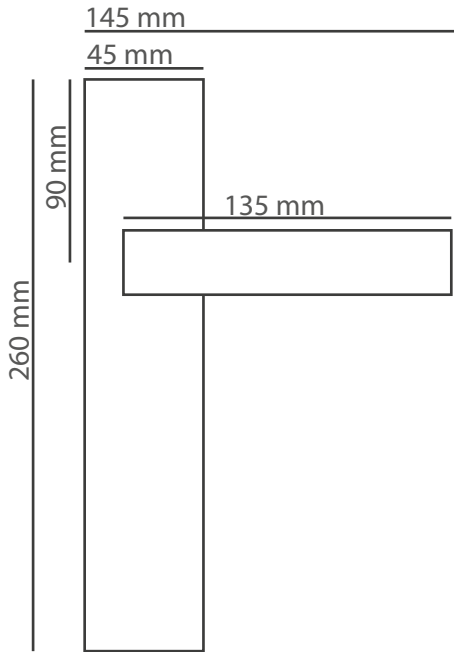

ZAMAK

ZN01 LUGO

ZAMAK

ZAMAK

ZAMAK