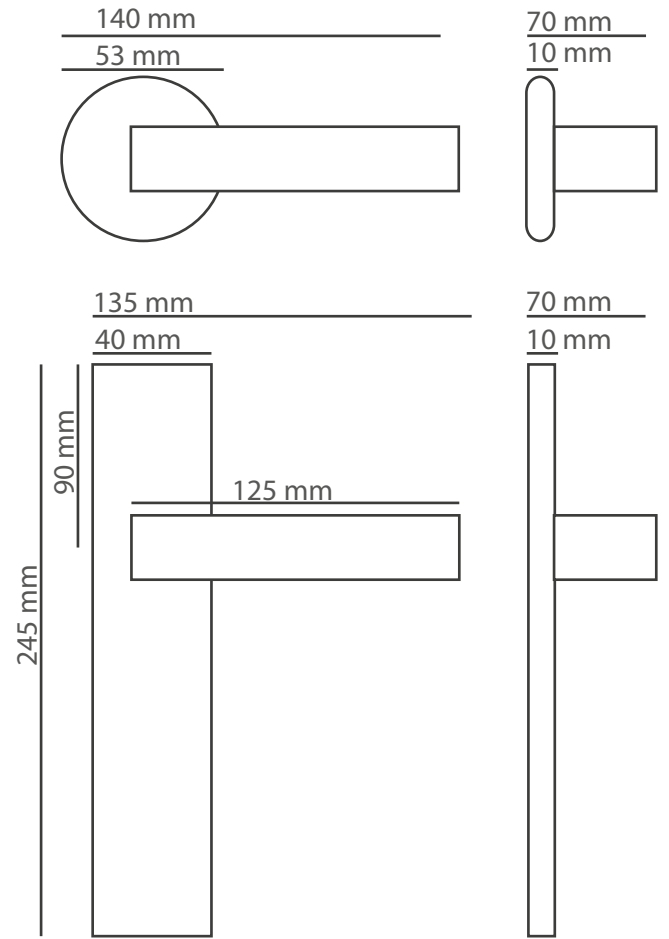

BRASS PLATE ZAMAK HANDLE

ZN52 ATHENA

BRASS PLATE ZAMAK HANDLE