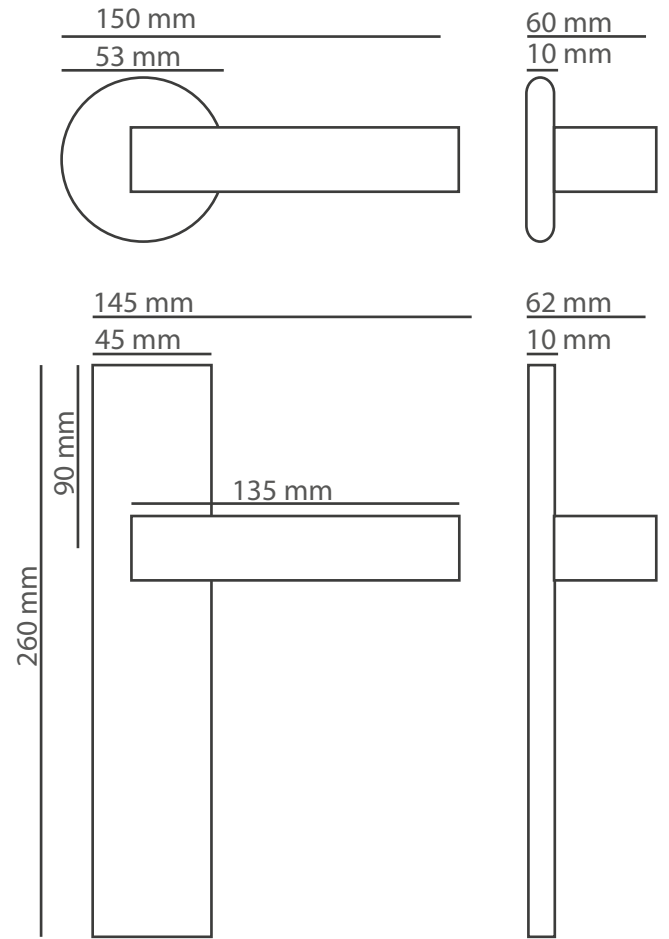

ZN64 SULTAN