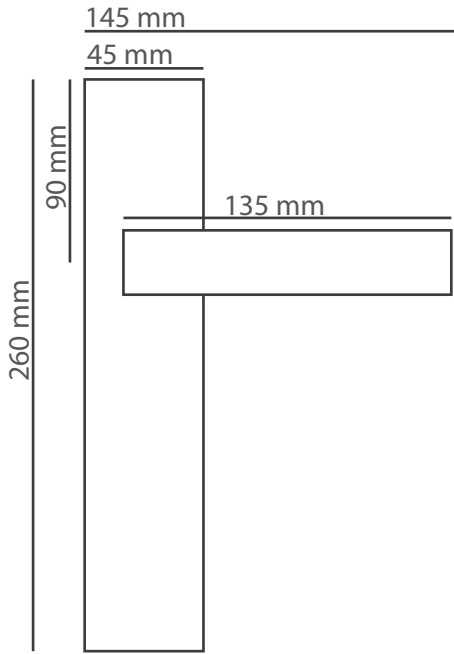

ZN01 LUGO

ZAMAK

ZAMAK

ZAMAK

ZAMAK